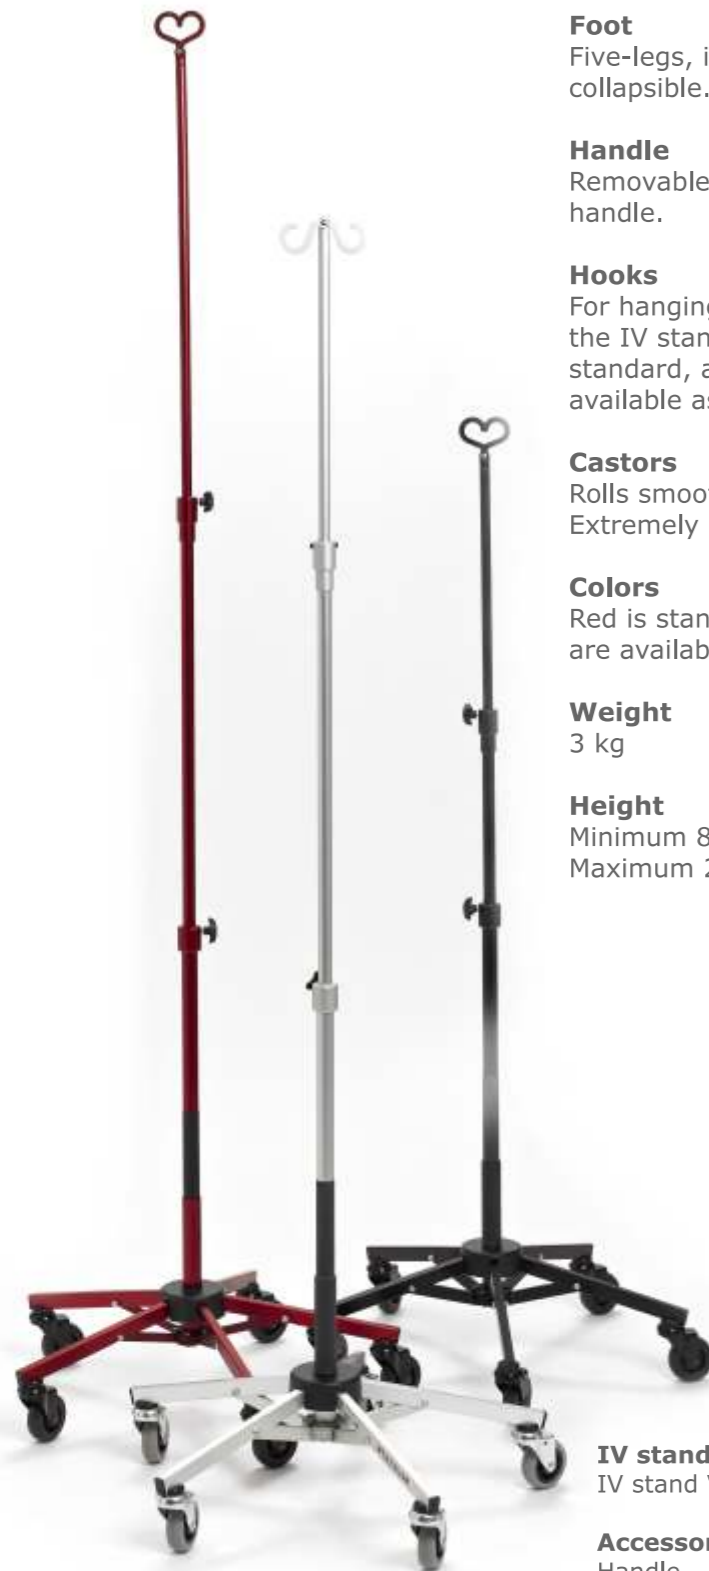

VIOLITE - the IV stand

A huge space saver for hospitals.
A light and portable home care dream.

Patent pending

tarsus

Myrängsvägen 8 - 891 50 Örnsköldsvik, Sweden - Phone +46 660 10580 - Fax +46 660 18000 - www.tarsus.se

medical furniture made in Sweden since 1948

tarsus