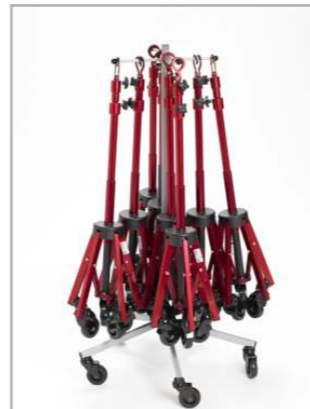

1-level rack with eight VIOLITES