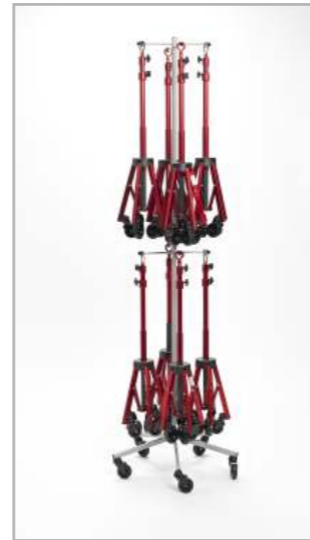

**Chassis**  
Aluminium.

**Foot**  
Five-legs, in aluminium,  
collapsible.

**Handle**  
Removable, carry and steering  
handle.

**Hooks**  
For hanging IV-bags and storing  
the IV stand. Two hooks are  
standard, a pair of extra hooks are  
available as an accessory.

**Castors**  
Rolls smoothly, and very quietly.  
Extremely stable and sturdy.

**Colors**  
Red is standard color. Other colors  
are available at additional cost.

**Weight**  
3 kg

**Height**  
Minimum 85 cm  
Maximum 215 cm

**IV stand**  
IV stand VIOLITE

**Accessories**  
Handle  
Extra hooks, pair  
A 2-level rack,  
for 16 VIOLITES  
A 1-level rack,  
for 8 VIOLITES

**Art No**  
N1-080-3500

**ART No**  
080-3003  
080-3004  
080-3005  
080-3006